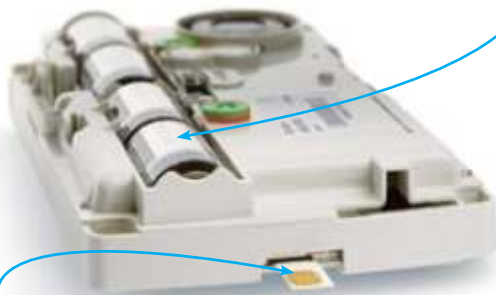

Control Panel

Integrated GPRS cell Modular Communicator

Instant Witness System